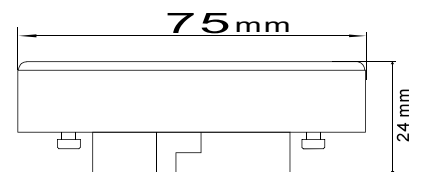

49028/07/31	GX53	7W	3000 K	Matt	560 lm	>80	180 °	30.000	-	A+	1	10